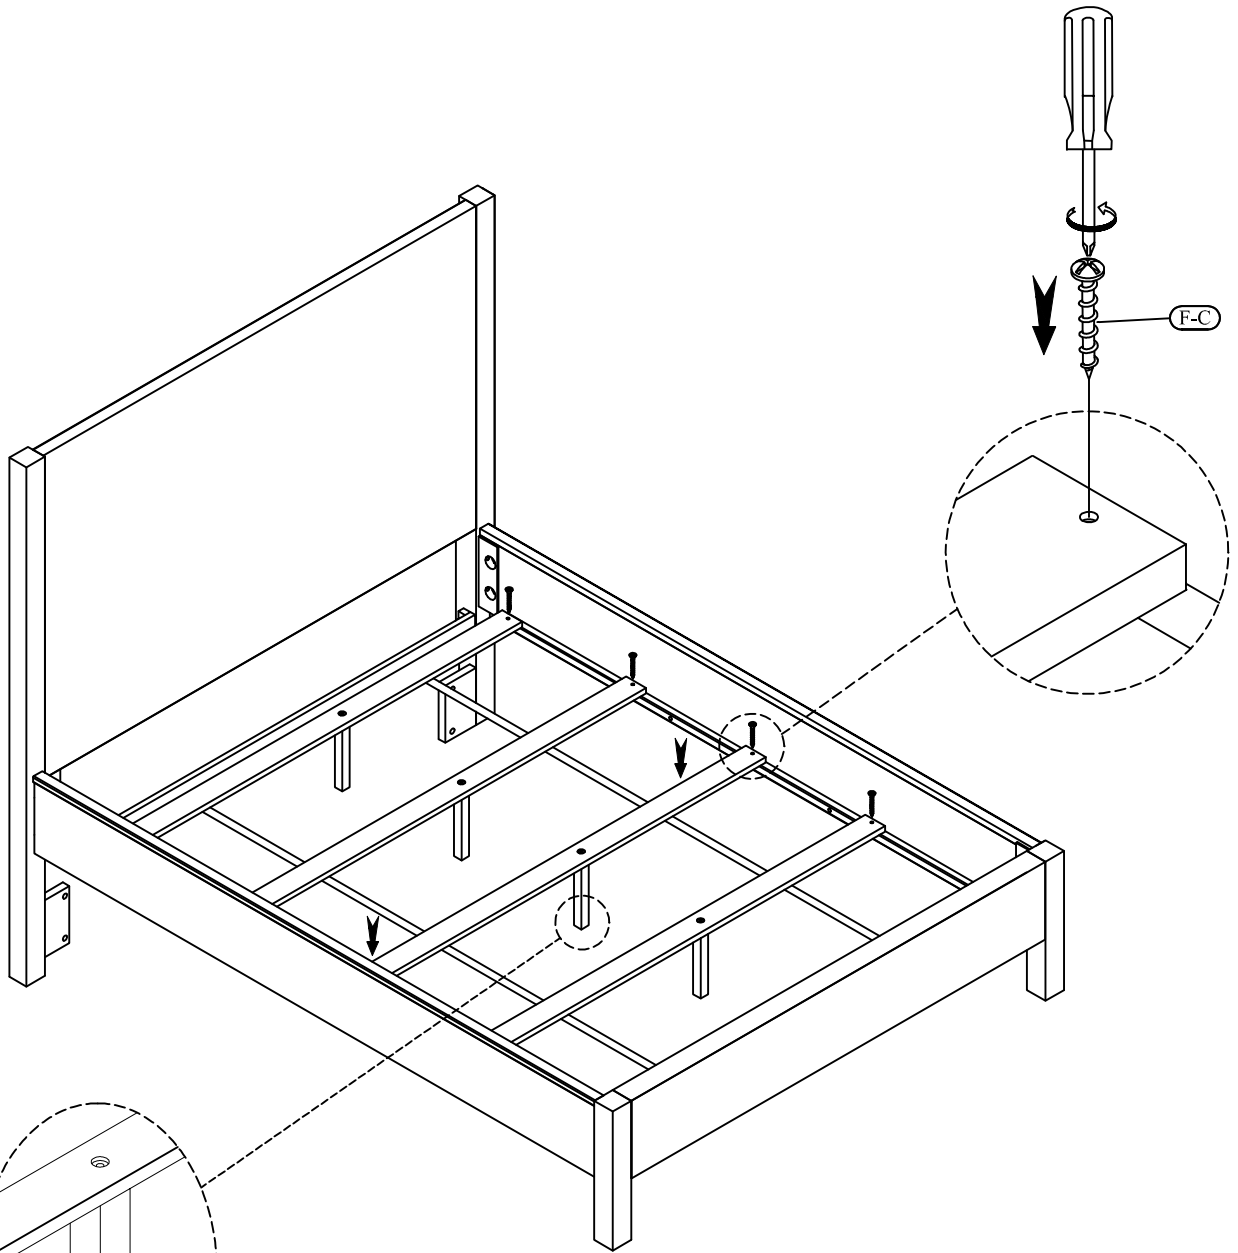

Hardware and Parts packed with the Headboard

<p>Queen Panel Headboard - 91074</p>  <p>(H-A) 1 pc.</p>	<p>Headboard Post (Right)</p>  <p>(H-B) 1 pc.</p>	<p>Headboard Post (Left)</p>  <p>(H-C) 1 pc.</p>	<p>Stretcher Headboard</p>  <p>(H-D) 1 pc.</p>
<p>Allen Head Bolt Ø5/16"-18 x 1-3/4"</p>  <p>(H-E) 10 pcs.</p>	<p>Spring Washer Ø5/16" x Ø13</p>  <p>(H-F) 10 pcs.</p>	<p>Flat Washer Ø5/16" x Ø19</p>  <p>(H-G) 10 pcs.</p>	<p>Allen Key M4 x 2-1/2"</p>  <p>(H-H) 1 pc.</p>

Hardware and Parts packed with the Footboard

<p>Queen Panel Footboard 91071</p>  <p>(F-A) 1 pc.</p>	<p>Wood Slat 60" Long</p>  <p>(F-B) 1 Set</p>	<p>Wood Screw #4 x 30mm</p>  <p>(F-C) 10 pcs.</p>	<p>Support Leg 1-1/4" x 1-1/4" x 8-7/8"</p>  <p>(F-D) 5 pcs.</p>	<p>Screw Driver not included</p> 
--	--	--	---	--

Hardware and Parts packed with the Bed Rails

<p>Siderail - 91072</p>  <p>(R-A) 2 pcs.</p>	<p>All-Thread Bolt Ø5/16"-18 x 3-1/2"</p>  <p>(R-B) 8 pcs.</p>	<p>Arc Washer 37x17mm</p>  <p>(R-C) 8 pcs.</p>	<p>Spring Washer Ø5/16" x Ø13mm</p>  <p>(R-D) 8 pcs.</p>	<p>Flat Washer Ø5/16" x Ø16mm</p>  <p>(R-E) 8 pcs.</p>	<p>Hex Nut Ø5/16" x 18mm</p>  <p>(R-F) 8 pcs.</p>	<p>Open Wrench 12 mm</p>  <p>(R-G) 1 pc.</p>
--	---	---	---	---	--	---

STEP 5

Adjustable leveler.

4/6-5/0 Queen Bed

91074 - 4/6- 5/0 Panel Headboard

The headboard may be used alone with a Queen size metal bed frame.