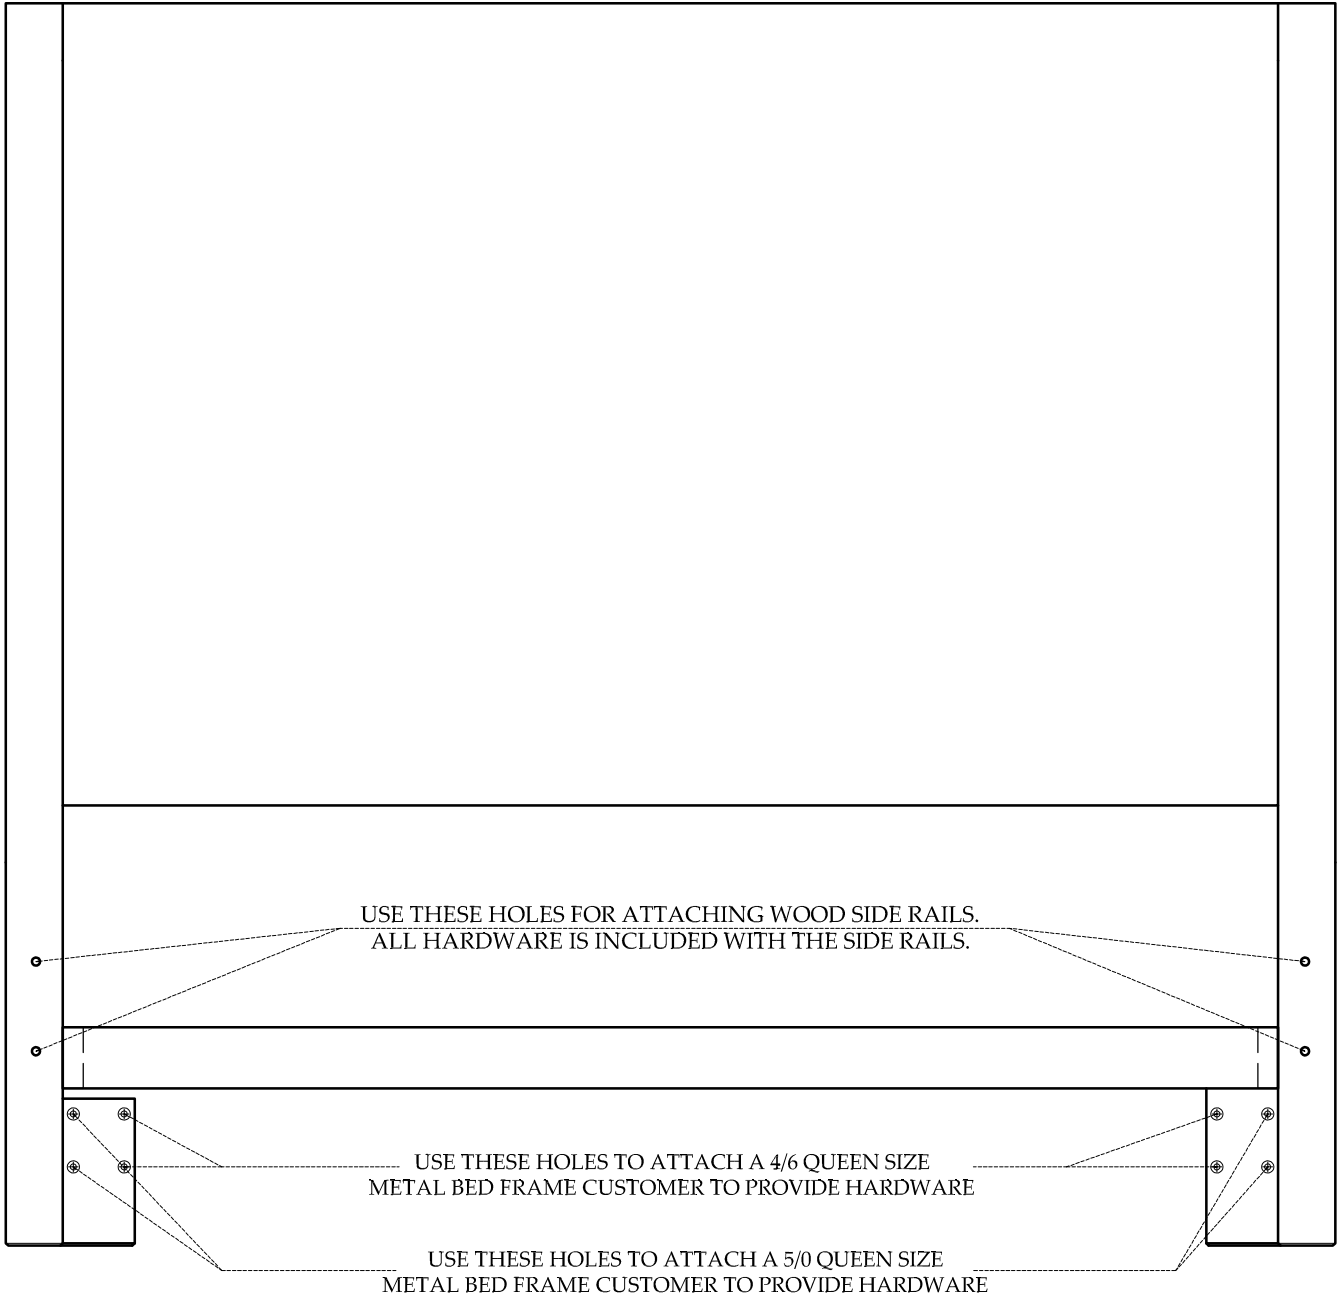

Hardware and Parts packed with the Headboard

<p>Queen Panel Headboard - 91074</p>  <p>(H-A) 1 pc.</p>	<p>Headboard Post (Right)</p>  <p>(H-B) 1 pc.</p>	<p>Headboard Post (Left)</p>  <p>(H-C) 1 pc.</p>	<p>Stretcher Headboard</p>  <p>(H-D) 1 pc.</p>
<p>Allen Head Bolt Ø5/16"-18 x 1-3/4"</p>  <p>(H-E) 10 pcs.</p>	<p>Spring Washer Ø5/16" x Ø13</p>  <p>(H-F) 10 pcs.</p>	<p>Flat Washer Ø5/16" x Ø19</p>  <p>(H-G) 10 pcs.</p>	<p>Allen Key M4 x 2-1/2"</p>  <p>(H-H) 1 pc.</p>

Hardware and Parts packed with the Footboard

<p>Queen Panel Footboard 91071</p>  <p>(F-A) 1 pc.</p>	<p>Wood Slat 60" Long</p>  <p>(F-B) 1 Set</p>	<p>Wood Screw #4 x 30mm</p>  <p>(F-C) 10 pcs.</p>	<p>Support Leg 1-1/4" x 1-1/4" x 8-7/8"</p>  <p>(F-D) 5 pcs.</p>	<p>Screw Driver not included</p> 
--	--	--	---	--

Hardware and Parts packed with the Bed Rails

<p>Siderail - 91072</p>  <p>(R-A) 2 pcs.</p>	<p>All-Thread Bolt Ø5/16"-18 x 3-1/2"</p>  <p>(R-B) 8 pcs.</p>	<p>Arc Washer 37x17mm</p>  <p>(R-C) 8 pcs.</p>	<p>Spring Washer Ø5/16" x Ø13mm</p>  <p>(R-D) 8 pcs.</p>	<p>Flat Washer Ø5/16" x Ø16mm</p>  <p>(R-E) 8 pcs.</p>	<p>Hex Nut Ø5/16" x 18mm</p>  <p>(R-F) 8 pcs.</p>	<p>Open Wrench 12 mm</p>  <p>(R-G) 1 pc.</p>
--	---	---	---	---	--	---

STEP 5

Adjustable leveler.

4/6-5/0 Queen Bed

91074 - 4/6- 5/0 Panel Headboard

The headboard may be used alone with a Queen size metal bed frame.