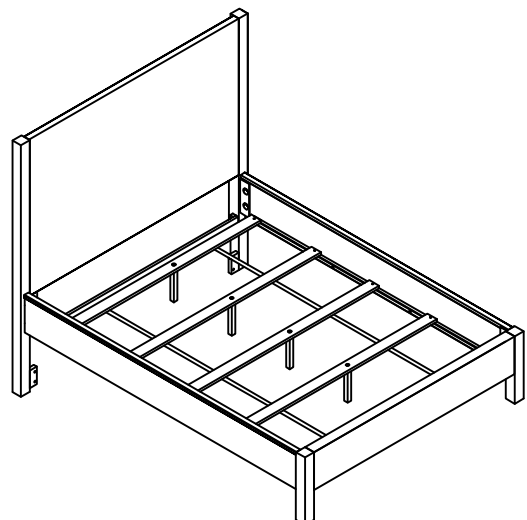

Warning:

- Be sure to check all packing material carefully for small parts, which may have come loose inside the carton during shipment.
- To prevent possible scratches and damage, this furniture **MUST BE ASSEMBLED BY TWO PEOPLE** on a soft surface such as a blanket or carpet.

Hardware and Parts packed with the Headboard

Queen Panel Headboard - 91074 (H-A) 1 pc.	Headboard Post (Right) (H-B) 1 pc.	Headboard Post (Left) (H-C) 1 pc.	Stretcher Headboard (H-D) 1 pc.
Allen Head Bolt Ø5/16"-18 x 1-3/4" (H-E) 10 pcs.	Spring Washer Ø5/16" x Ø13 (H-F) 10 pcs.	Flat Washer Ø5/16" x Ø19 (H-G) 10 pcs.	Allen Key M4 x 2-1/2" (H-H) 1 pc.

Hardware and Parts packed with the Footboard

Queen Panel Footboard 91071 (F-A) 1 pc.	Wood Slat 60" Long (F-B) 1 Set	Wood Screw #4 x 30mm (F-C) 10 pcs.	Support Leg 1-1/4" x 1-1/4" x 8-7/8" (F-D) 5 pcs.	Screw Driver not included

Hardware and Parts packed with the Bed Rails

Siderail - 91072 (R-A) 2 pcs.	All-Thread Bolt Ø5/16"-18 x 3-1/2" (R-B) 8 pcs.	Arc Washer 37x17mm (R-C) 8 pcs.	Spring Washer Ø5/16" x Ø13mm (R-D) 8 pcs.	Flat Washer Ø5/16" x Ø16mm (R-E) 8 pcs.	Hex Nut Ø5/16" x 18mm (R-F) 8 pcs.	Open Wrench 12 mm (R-G) 1 pc.

4/6-5/0 Queen Bed

91074 -- 4/6 - 5/0 Panel Headboard

91071 -- 5/0 Panel Footboard

91072 -- 5/0 - 6/6 Siderails